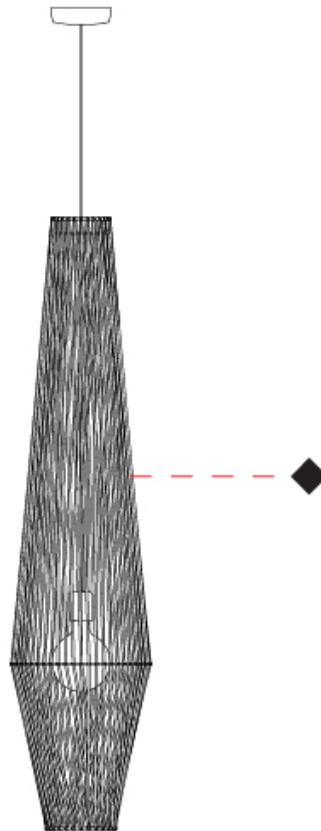

BIMBA SUSPENSION

D111115-

PROJECT	_____
TYPE	_____
SPECIFIER	_____
QUANTITY	_____
DATE	_____

D